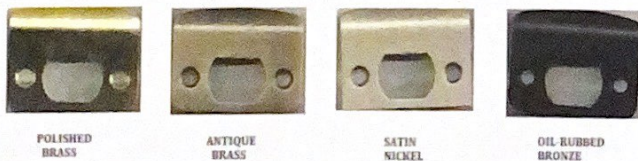

Hopi 2 - Double/Arcadia

Standard Powder Coat & Hardware Color Choices

(Colors shown may not be exact. See actual samples when you talk to a salesperson.)

*OVER 200 OPTIONAL COLORS AVAILABLE

Screening Options

(Black Polyester Bug Screen is Standard)

(OPTIONAL) SUNSCREEN
ADD SUN PROTECTION AND PRIVACY WITHOUT SACRIFICING OUTWARD VISIBILITY

(OPTIONAL) PERFORATED METAL SCREEN